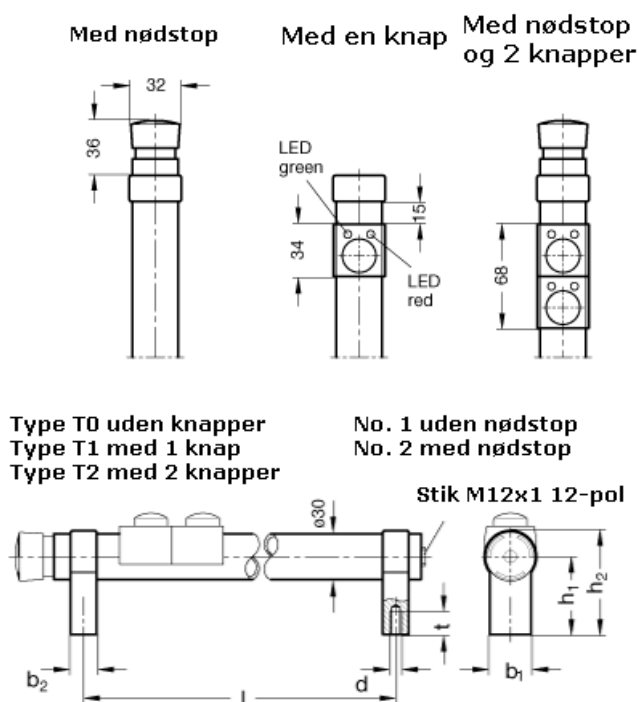

Article number: 201022030011

Description: E+G Tubular handles with switches
GN 331-300-SW-T1-1

Measures

$b_1 = 27$
 $b_2 = 17$
 $d = M 8$
 $h_1 = 51$
 $h_2 = 68$
 $l = 300$
 $t = 15$